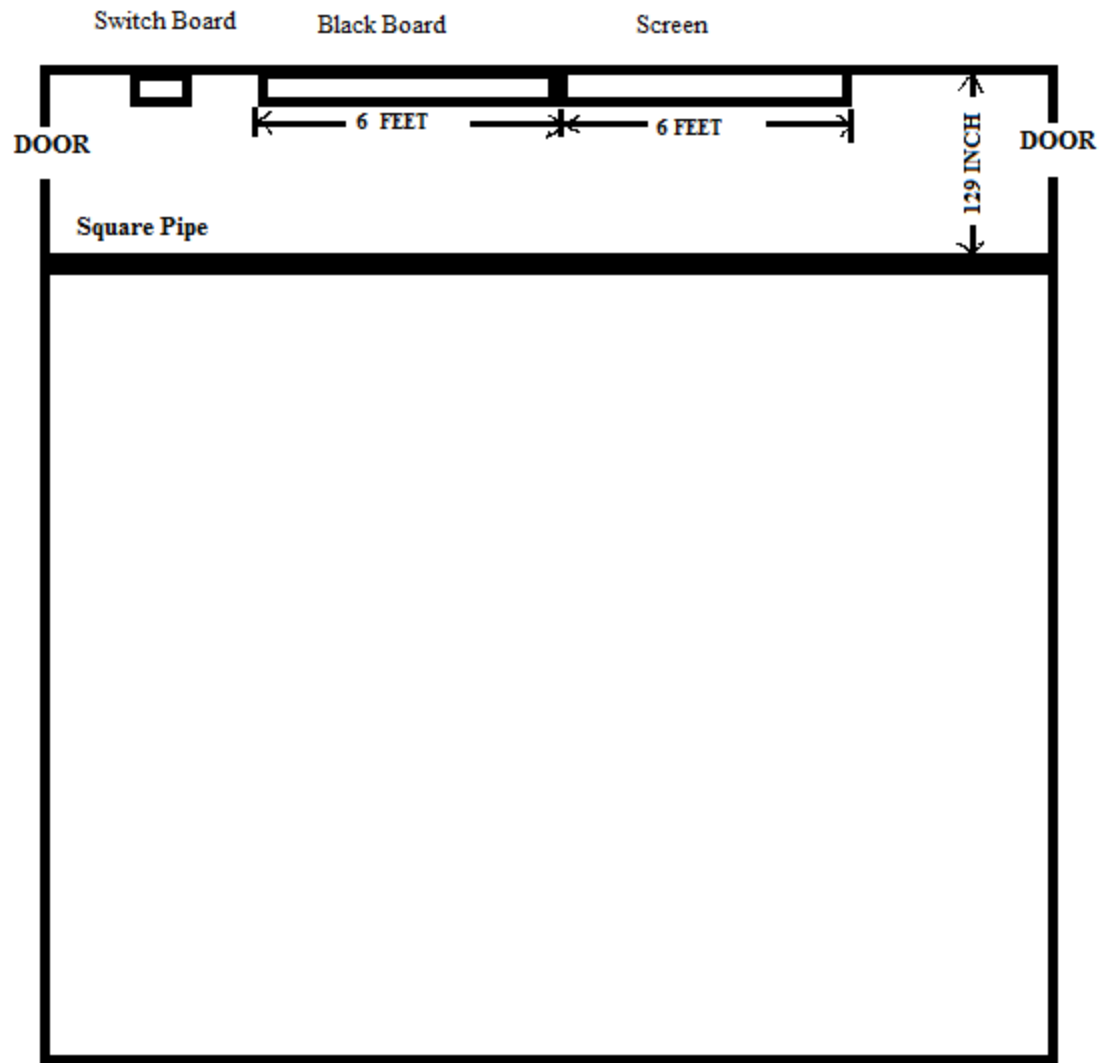

The ideal condition of a smart class room is as follows

1. The screen is installed at the right side of the blackboard and the teacher will be on the left side of the blackboard.
2. If possible the blackboard may be shifted to left of centre so that there will be sufficient space for the screen and the view will be better.
3. 2 Electrical plug pints (5A) with switch is to be provided in the class room (left of blackboard) by the school (position shown in the attached picture)
4. The laptop is placed on a table or podium left of blackboard and teacher will operate it for projecting images, videos etc..
5. The ceiling mount kit for projector is fixed on the roof of class room. Concrete roof is better for fixing the ceiling mount. Else a square pipe (16guage, 3”x1.5’) has to be fixed across the class room (details shown in the picture) by the school.
6. Any obstructions on the wall (for fixing screen) or on the roof for screening mount kit, to be removed by school
7. UPS is an option. It is not advised in the class room premises since it’s an electrical hazard and students may get electrical shock if not properly kept in a restricted area.
8. Detailed positions are shown in the picture attached.
9. For any further clarifications kindly contact us 0484-2401360, 9746660037