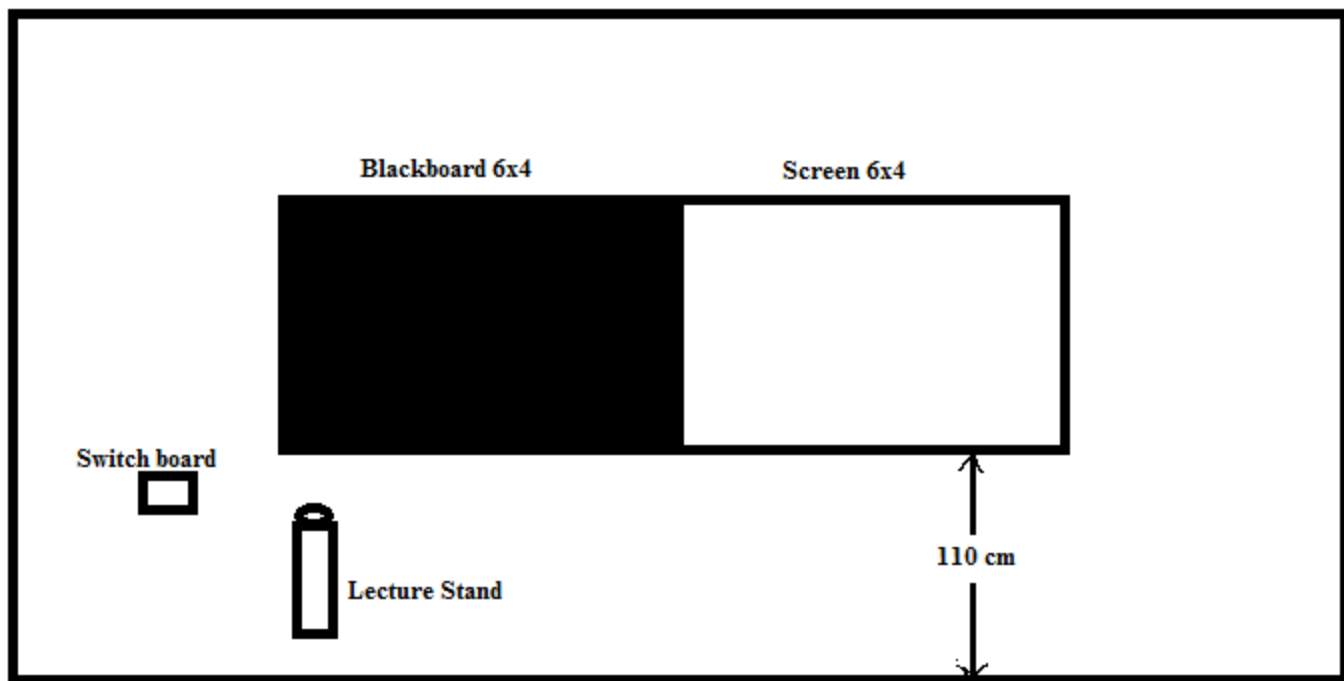

The ideal condition of a smart class room is as follows

1. The screen is installed at the right side of the blackboard and the teacher will be on the left side of the blackboard.
2. If possible the blackboard may be shifted to left of centre so that there will be sufficient space for the screen and the view will be better.
3. 2 Electrical plug pints (5A) with switch is to be provided in the class room (left of blackboard) by the school (position shown in the attached picture)
4. The laptop is placed on a table or podium left of blackboard and teacher will operate it for projecting images, videos etc..
5. The ceiling mount kit for projector is fixed on the roof of class room. Concrete roof is better for fixing the ceiling mount. Else a square pipe (16guage, 3”x1.5’) has to be fixed across the class room (details shown in the picture) by the school.
6. Any obstructions on the wall (for fixing screen) or on the roof for screening mount kit, to be removed by school
7. UPS is an option. It is not advised in the class room premises since it’s an electrical hazard and students may get electrical shock if not properly kept in a restricted area.
8. Detailed positions are shown in the picture attached.
9. For any further clarifications kindly contact us 0484-2401360, 9746660037